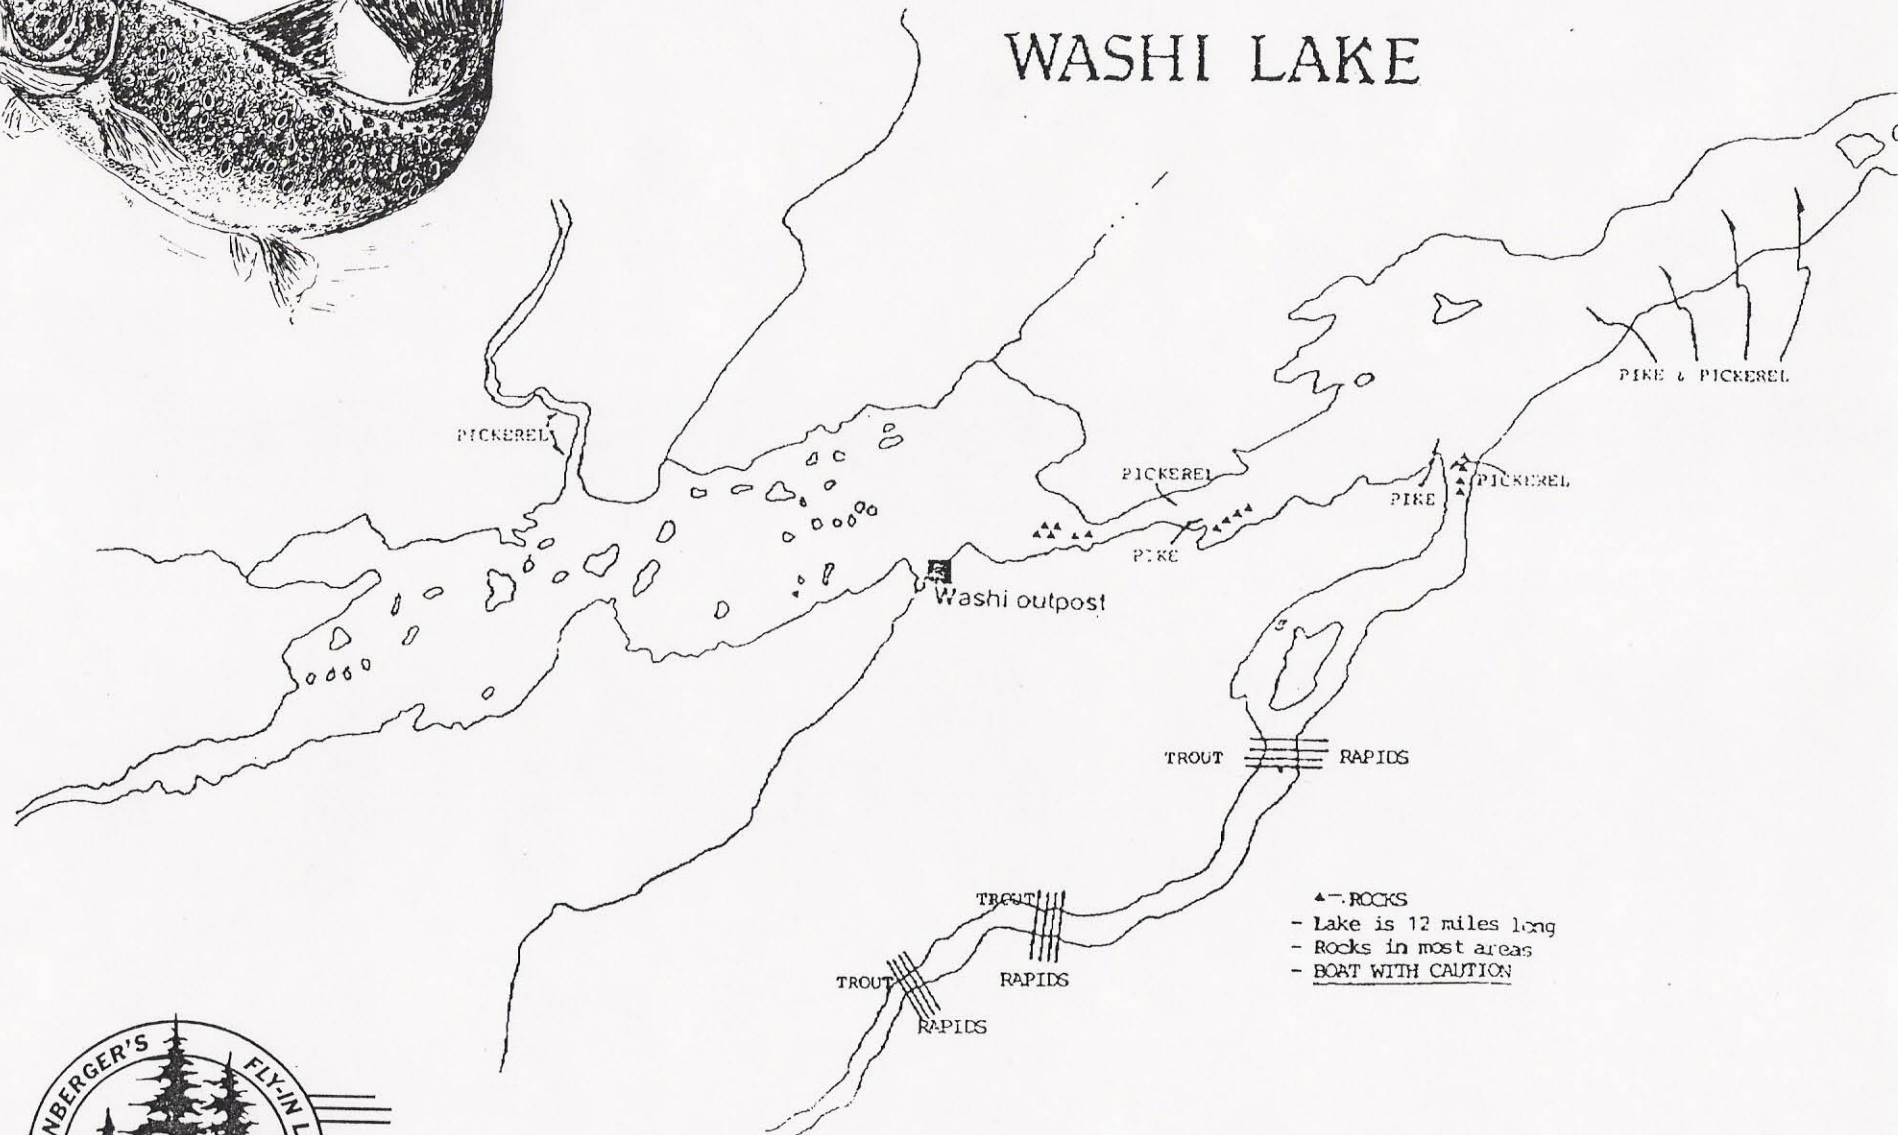

WASHI LAKE

- ▲ - ROCKS
- Lake is 12 miles long
- Rocks in most areas
- BOAT WITH CAUTION

WILDERNESS AND OUTPOSTS
 BOX 60 - NAKINA, ONTARIO P0T 2H0 - CANADA